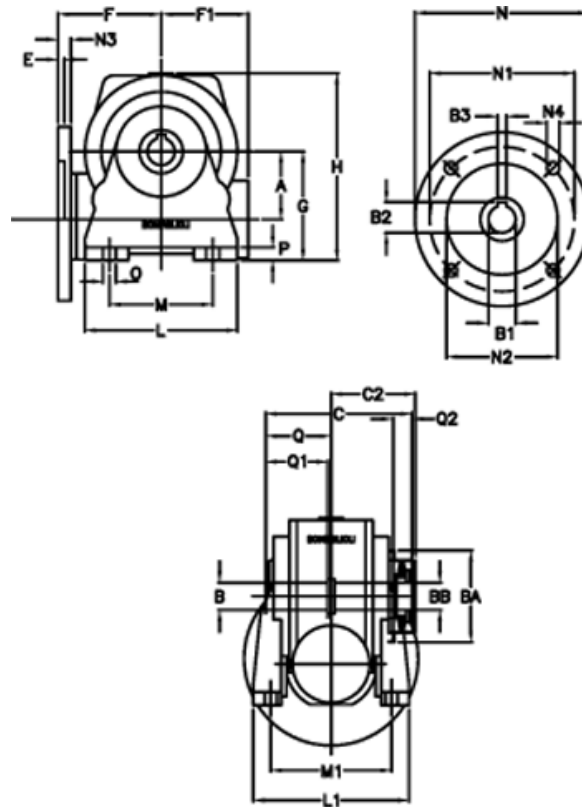

Data Sheet

Article number: 390204403512316

Description: Worm Gear with Torque Limiter
VF 44-L1-N-35-P63B14

Measures

a = 44.60	C2 = 48	L1 = 98	O = 8.5
B = 18	Description = VF 44N-xx-63B14	m = 52	P = 10
B1 E7 = 11	E = 2.0	M1 = 81.0	Q = 32.0
B2 = 12.8	F = 65	N = 90	Q1 = 32
B3 H9 = 4	F1 = 54	N1 = 75	Q2 = 12
BA = 40	g = 72	N2 = 60	
BB H7 = 11	H = 124.5	N3 = 8.0	
C = 79	L = 90	N4 = 5,5	